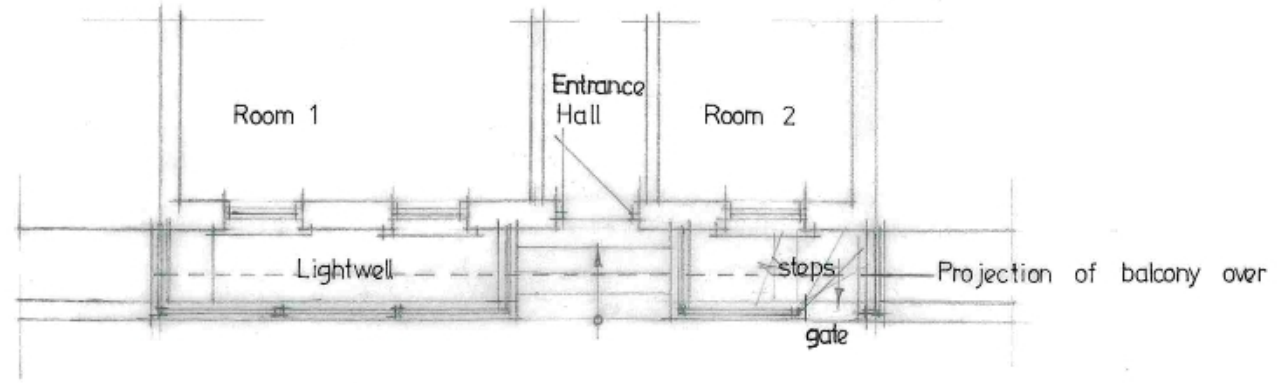

Size 3metre long x 0.6metre high
 Material PVC banner
 Colour Pink background with black lettering
 Position First floor front metal railings centred over entrance door
 Fixings Metal rings on banner and black plastic cable ties to railings

Signage
 EROTICAT 320mm wide x 420mm high uppercase Cat letter 'E' with 160mm high uppercase
 CLUB 80mm high uppercase
 CHELTENHAM 50mm high uppercase

FRONT ELEVATION TO CAMBRAY PLACE
 Scale 1:100 at A3

BANNER

3metre

PAVEMENT PLAN TO CAMBRAY PLACE
 Scale 1:100 at A3