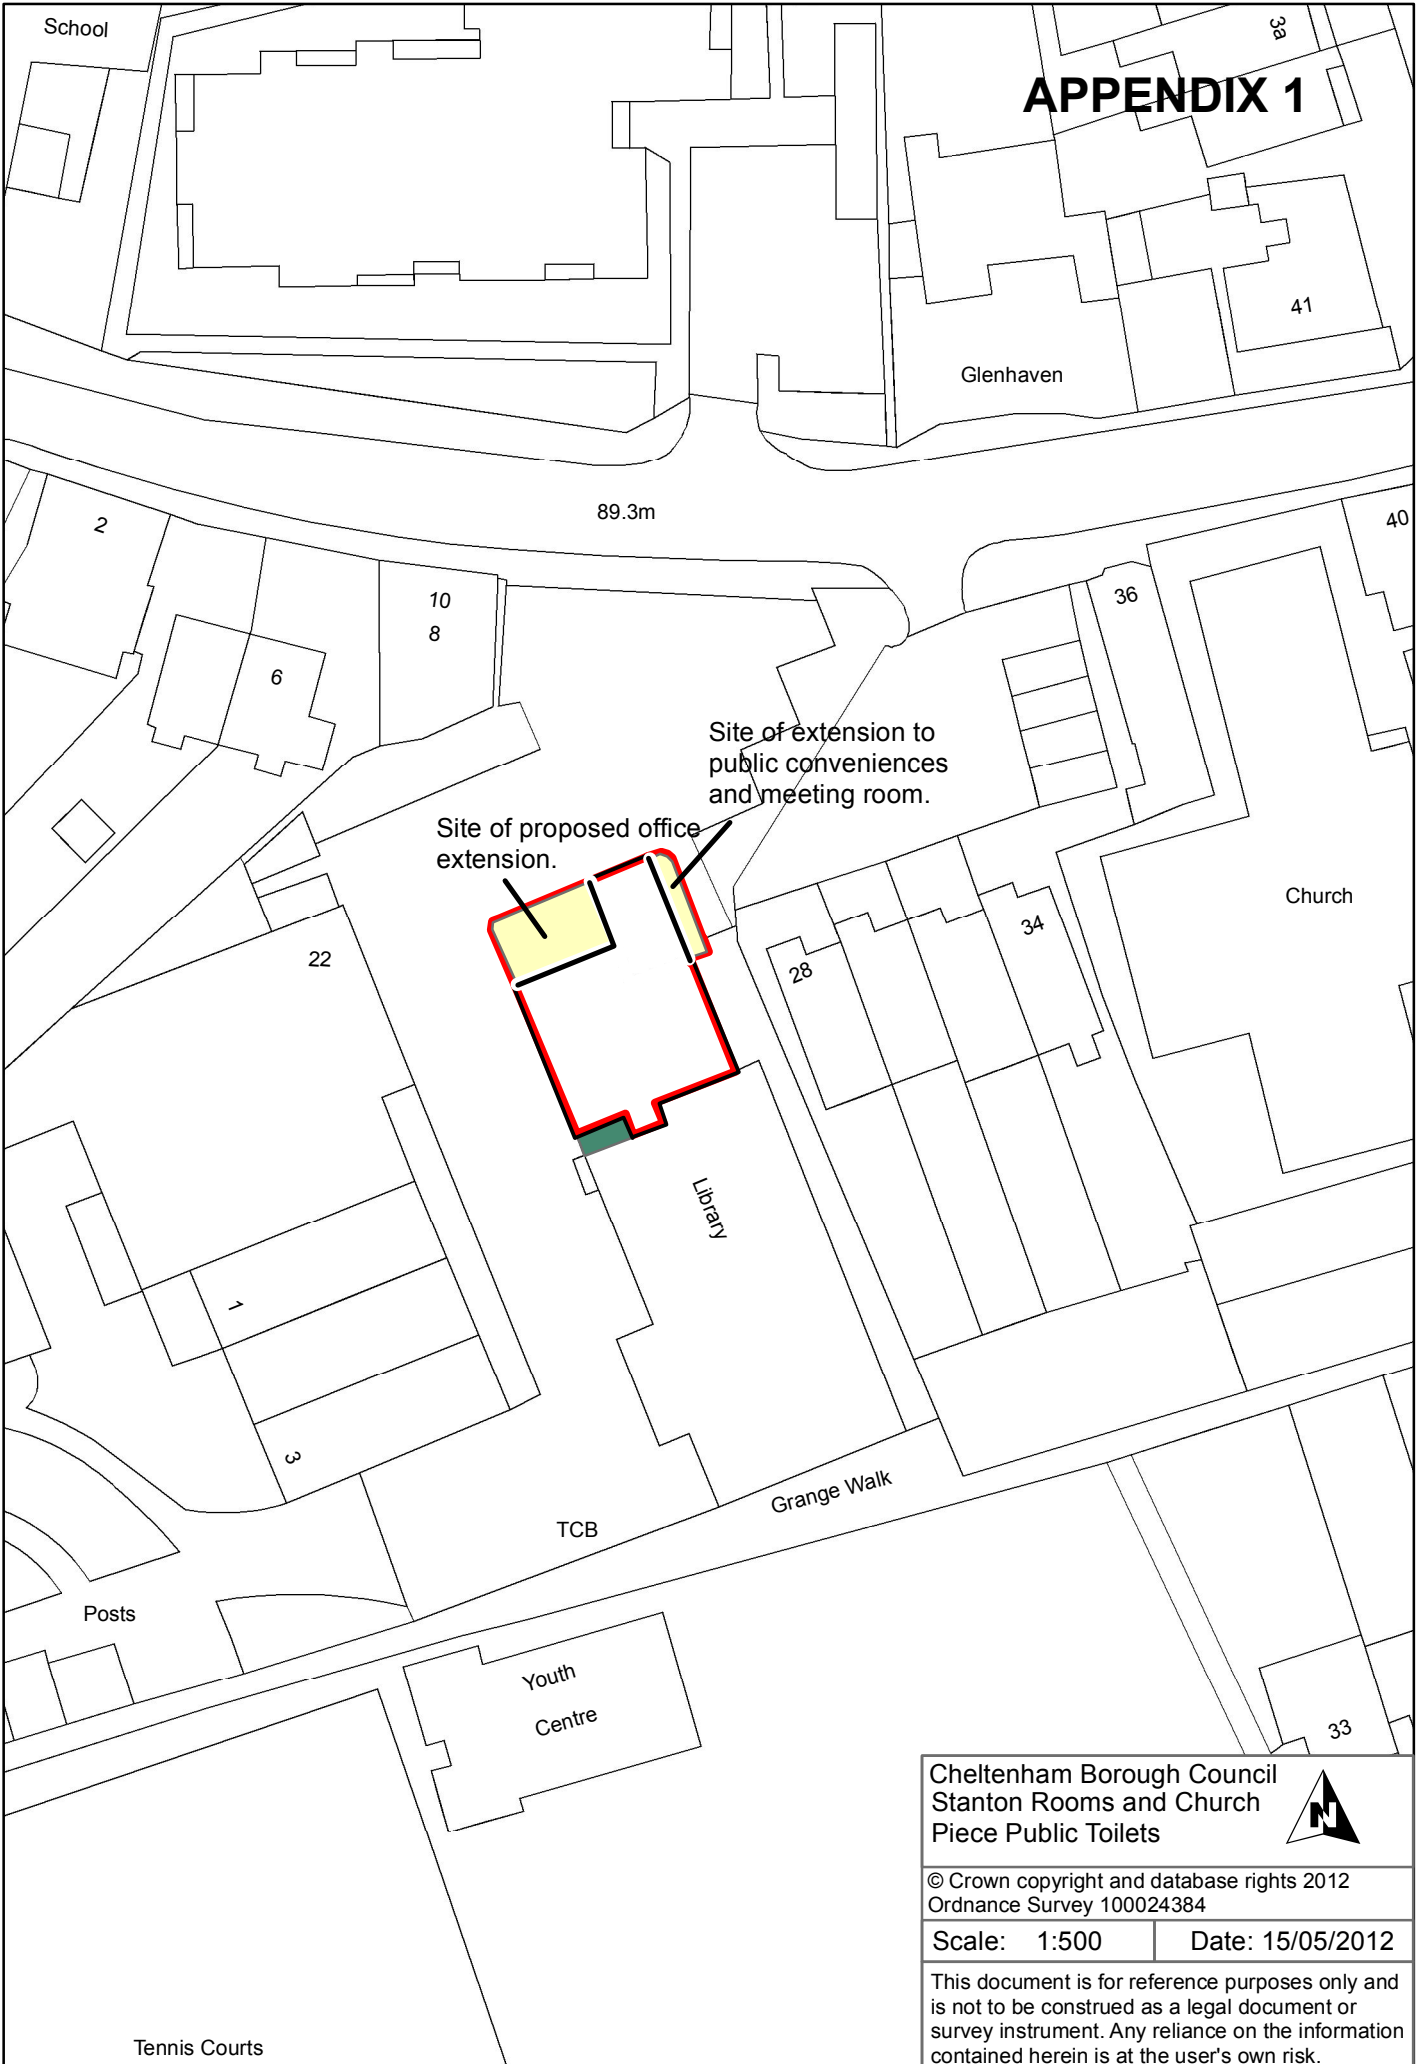

# APPENDIX 1

Cheltenham Borough Council  
Stanton Rooms and Church  
Piece Public Toilets

© Crown copyright and database rights 2012  
Ordnance Survey 100024384

Scale: 1:500      Date: 15/05/2012

This document is for reference purposes only and is not to be construed as a legal document or survey instrument. Any reliance on the information contained herein is at the user's own risk.