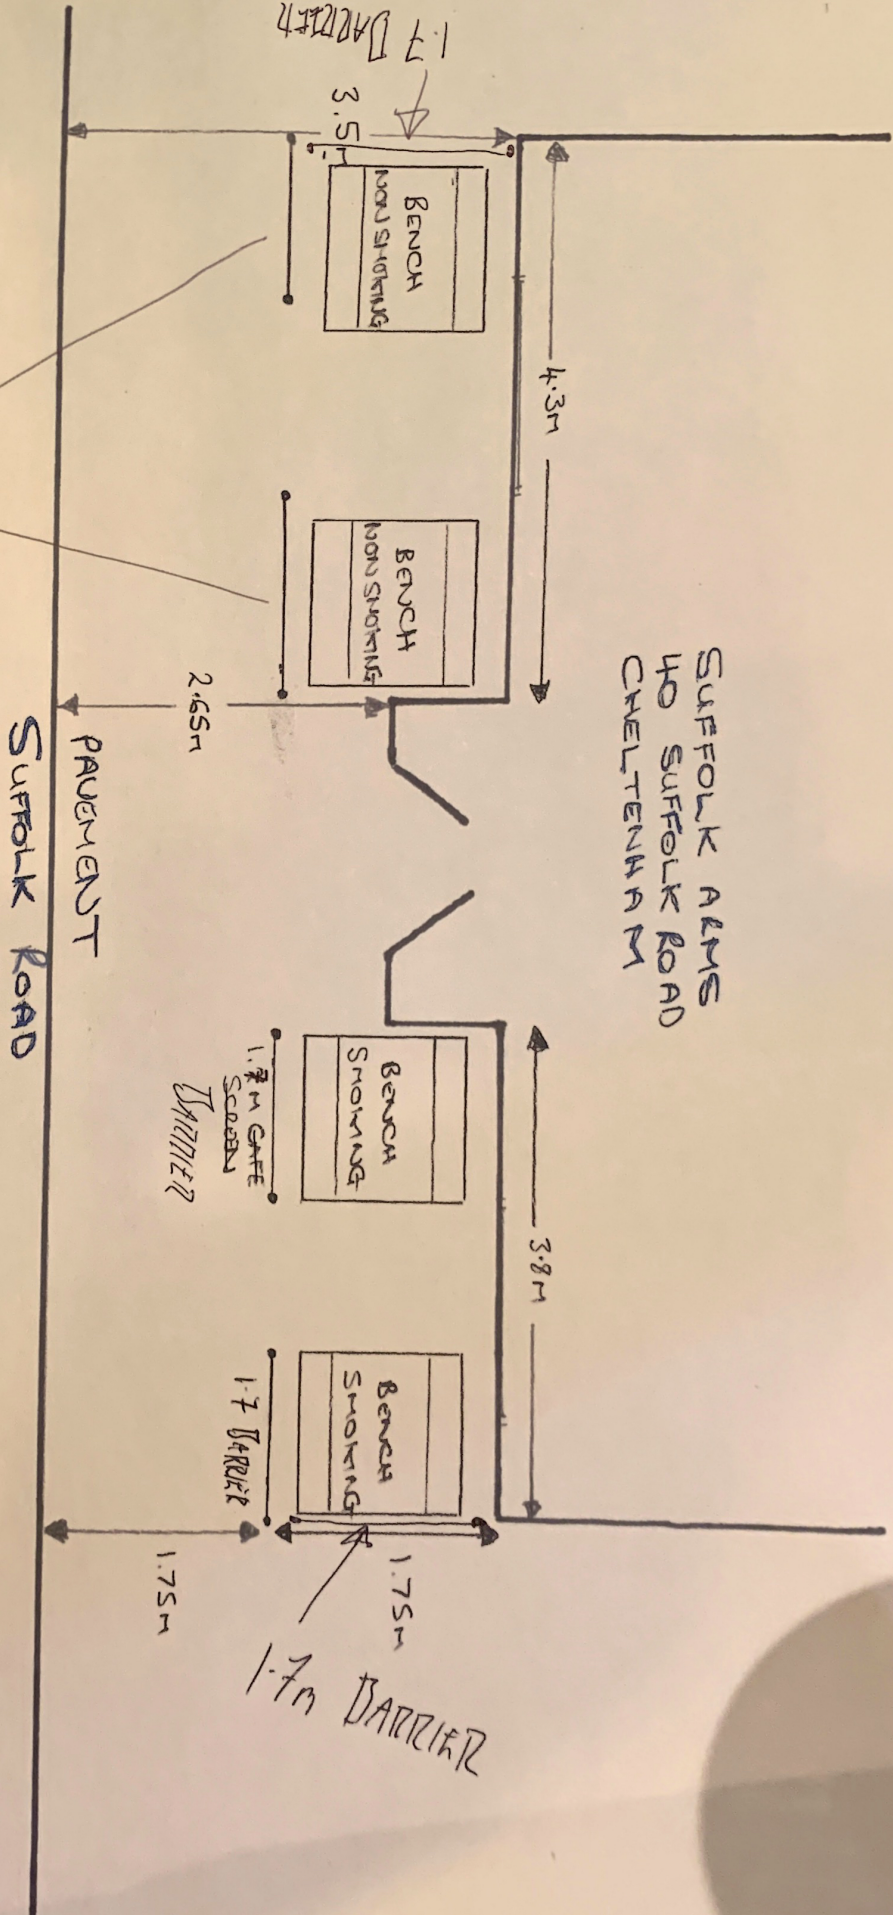

SUFFOLK ARMS
40 SUFFOLK ROAD
CHELTENHAM

1.7m BARRIER

BENCH DIMENSIONS
1.2m X 1.2m