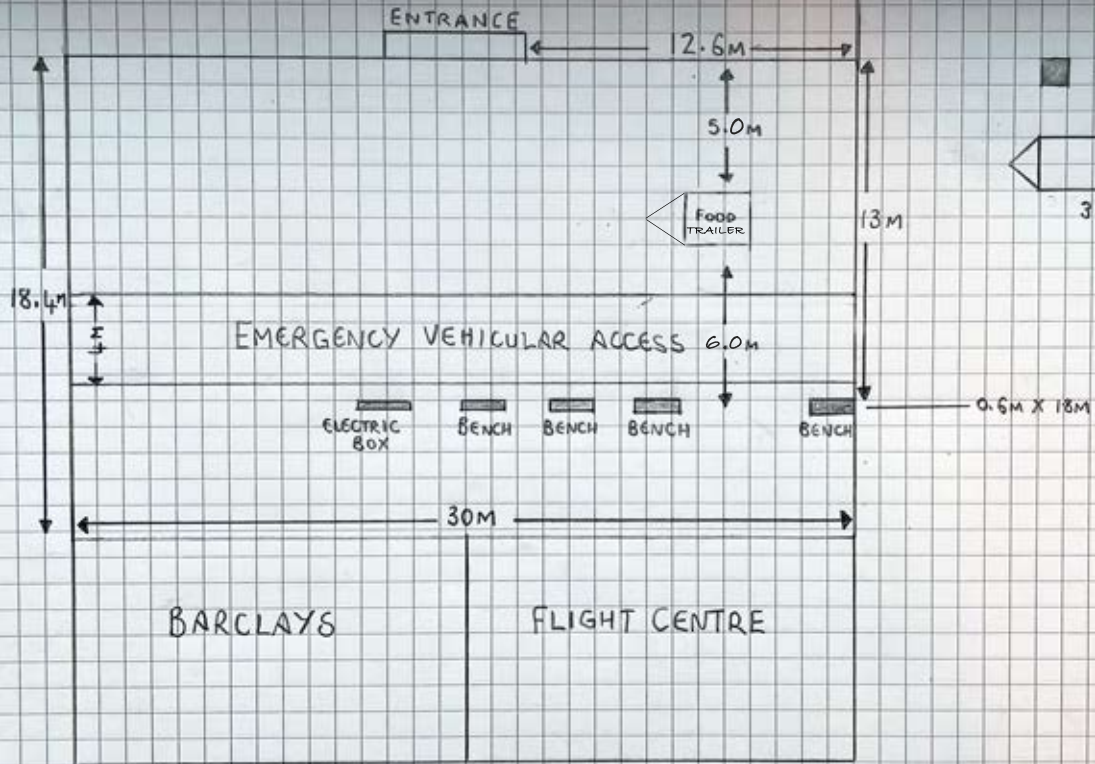

JOHN LEWIS STORE

THE HIGH STREET

■ = 1M

FOOD TRAILER
SIZE
INCL TOW BAR
3.6 x 2.0 x 2.1M
L x W x H