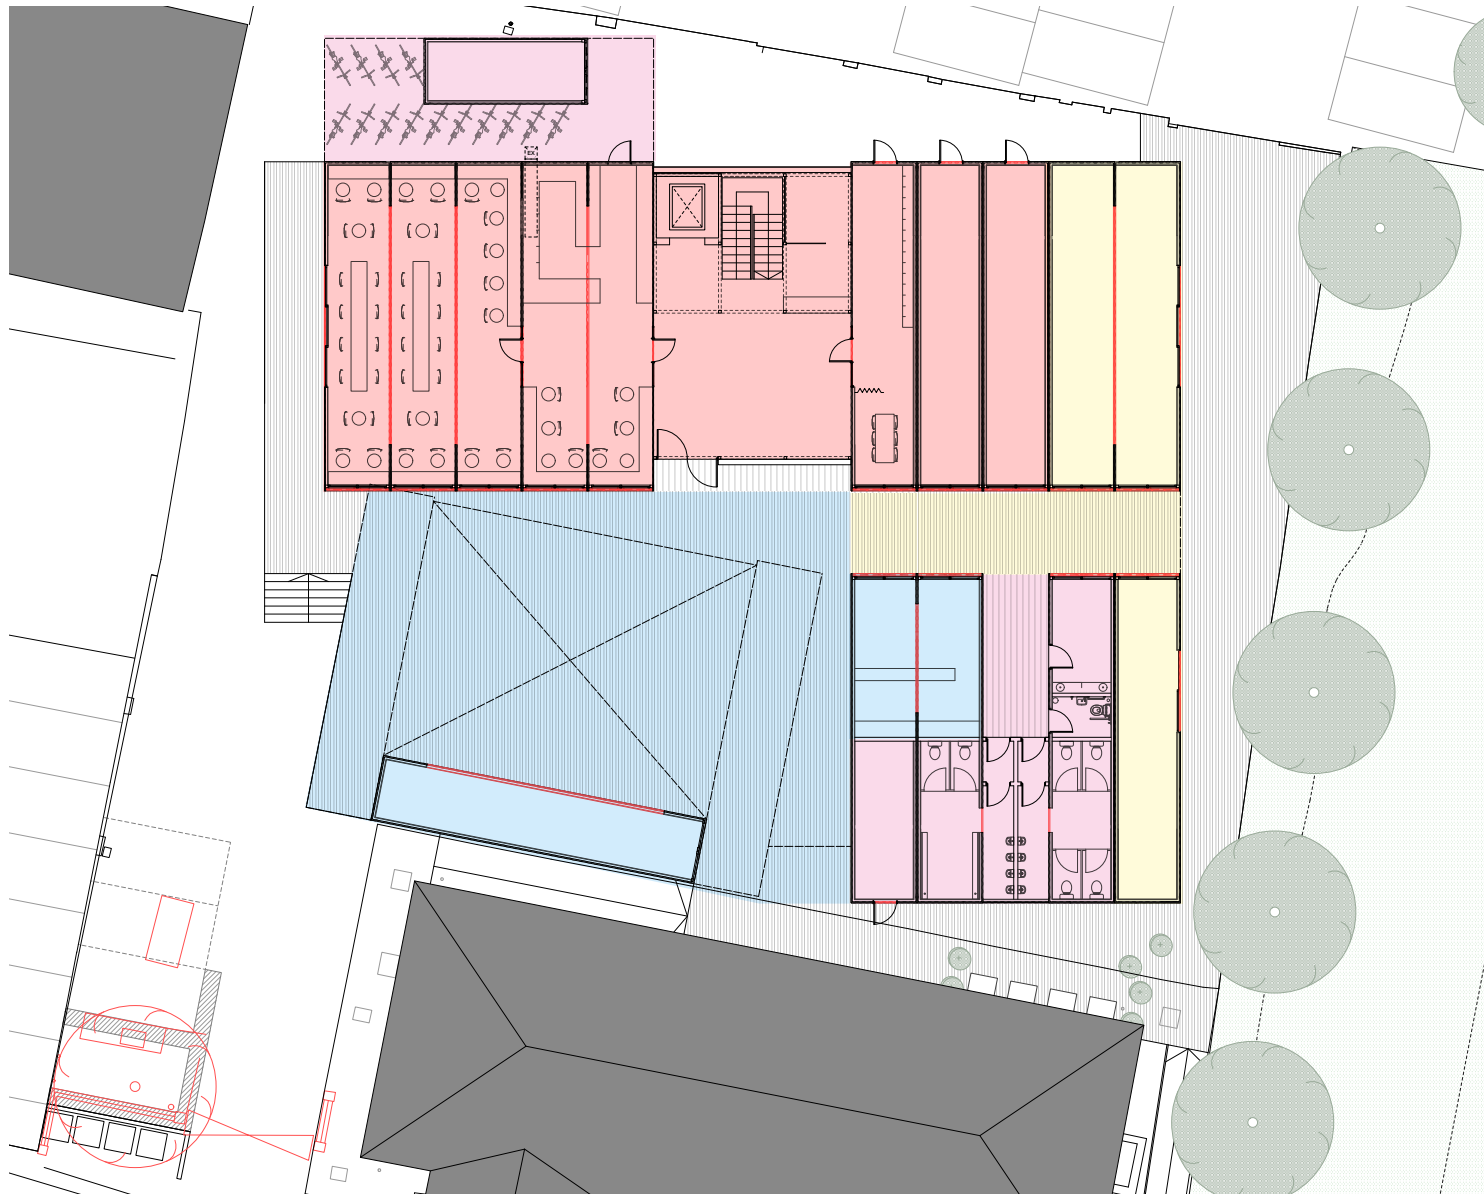

Ground Floor Plans

Ground Floor

- Workspace & Growth Hub
3,525 sq ft
- Community & Education
1,045 sq ft
- Performance Arena
3,155 sq ft
- Services & Storage
1,582 sq ft

Total: 9,307 sq ft