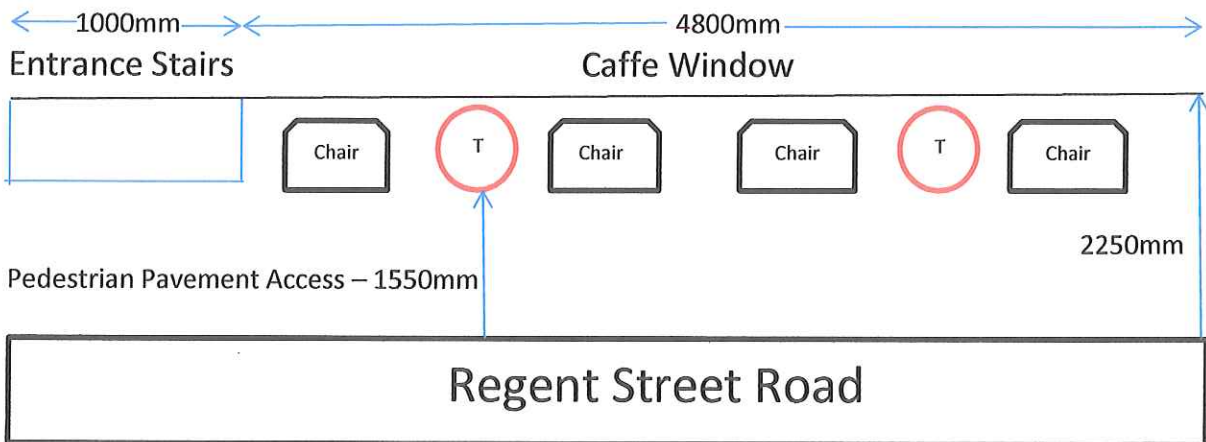

Caffe Dolcetti Street Seating Plan

4 Regent Street, Cheltenham

Chair Width = 69cm

Chair Depth = 69cm

Table Diameter = 70cm

Proposal to have two tables and four chairs.

All to be removed at night and stored within the premises.